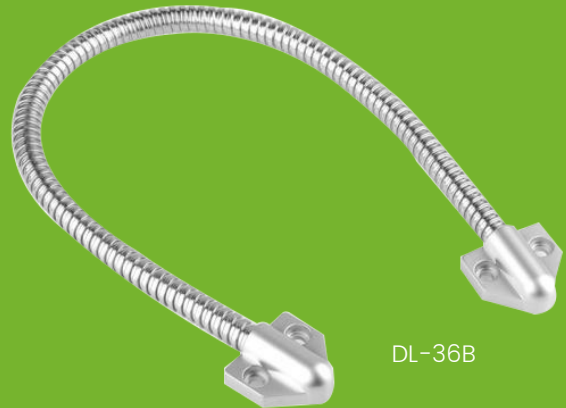

Door Cord Loop With Zinc Alloy Caps

DL-36B

What is concealed door loop?

Whereas typical door loops are surface mounted and remain constantly visible, the Concealed Door Loop slides into the door and/or frame completely concealing itself when the door is closed. ...

The Concealed Door Loops aesthetic appeal will benefit retrofits and new installations alike.

Specifications

Wire diameter	8mm	Head Material	Zinc Alloy
Door loop length	400mm	Installation	Exposed Mounting
Hose Material	Stainless Steel		

Dimensions